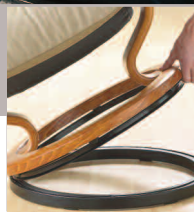

THE INNOVATORS OF COMFORT™

Stressless® Wing

Size: Medium

Chair, W: 29¹/₂" **H:** 39³/₄" **D:** 28"

Seat Height: 15¹/₄"

Ottoman: W: 21¹/₄" H: 15" D: 15"

Stressless® Eagle

Size: Large

Chair, W: 33" **H:** 40¹/₄" **D:** 30"

Seat Height: 16¹/₂"

Ottoman: W: 21¹/₄" H: 15" D: 15"

Adjust the Stressless® Glide wheels to the setting you desire. You can automatically shift to any seating position by simply using your body weight.

The Stressless® Wing and Eagle can be adjusted to match your height by adding an elevator ring.